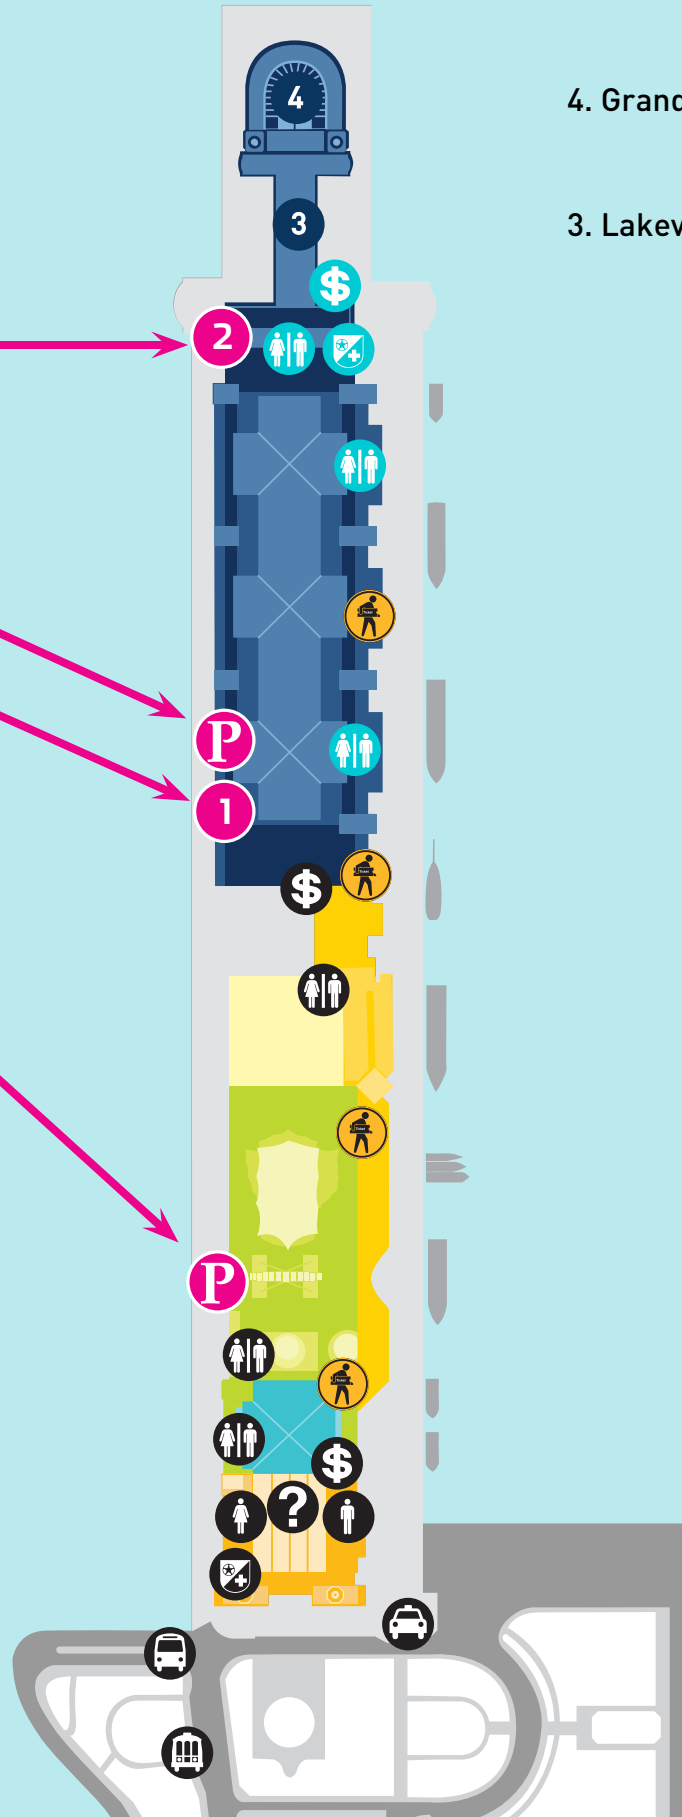

PARKING, TAXI DROP-OFF & SERVICE INFORMATION

4. Grand Ballroom

3. Lakeview Terrace

Entrance 2
Taxi Turn Around & Drop Off

East Parking Garage

Entrance 1
Taxi Turn Around & Drop Off

West Parking Garage

LEGEND

-  Taxi Stand
-  CTA Bus Stop
-  Free Trolley Stop
-  Parking Entrance
-  Parking Paystation
-  ATM
-  Security/First Aid
-  Guest Services/Info
-  Restrooms

EVENT PARKING & ATTRACTION LOCATION MAP